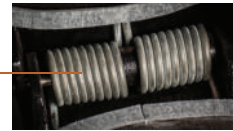

Goldens' Cast Iron Cooker

Patented Integrated Hinge

Precision hinge mechanism ensures top and bottom alignment

Made in USA 

Cast Iron Top Vent

One of a kind, single piece cast iron

Thermometer

Stainless steel, full temp range, ±1% accuracy

Powder Coat Finish

Weather resistant thermoset powder coat finish

14" Mini Cooker

20.5" Cooker and Cart

Draft Door

Stainless steel intake allows accurate temperature control and easy ash removal

Heavy Duty Cart